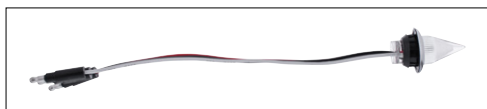

NOW IN STOCK!

4 LED Dual Function Mini Spike Light With SS Bezel

4 LED Dual Function Mini Spike Light W/ SS Bezel (Clearance/Marker & Auxiliary/Utility)

Dual Function

- Spike lens shape with unique frosted inner design
- Features 4 super bright 12V LEDs
- Dual functions with high and low brightness
- Polished stainless steel bezel
- Fully epoxy sealed to prevent moisture intrusion
- Mounts with included rubber grommet
- Easy wiring with 3 male bullet plugs
- Requires a 3/4" opening

4 LEDs

**STAINLESS
STEEL BEZEL**

(Clearance/Marker)		(Auxiliary)
		
34841	34843	34845
		
34842	34844	34846

LED Headlight With RGB Position Light Bar

2005-2015 Peterbilt 386 & 1999-2010 387

- All LED design feature 20W LED low beam and high beam
- Quality polycarbonate lens with durable ABS rear housing
- Position light bar with bluetooth app control RGB LEDs
- Special app required, available for iOS and Android devices
- Bright turn signal light with 8 amber LEDs
- Also fits 2007-2018 Peterbilt 382, and 2007-2014 Peterbilt 384
- Easy connection, plugs into factory wiring harness
- Low beam: 1500 lumens, 6000K, 1.4 Amps, 12V DC input
- High beam: 1500 lumens, 6000K, 1.4 Amps, 12V DC input
- DOT/SAE, FMVSS 108
- RGB light functions are not road legal, for off-road or show use only. Do not use on-road