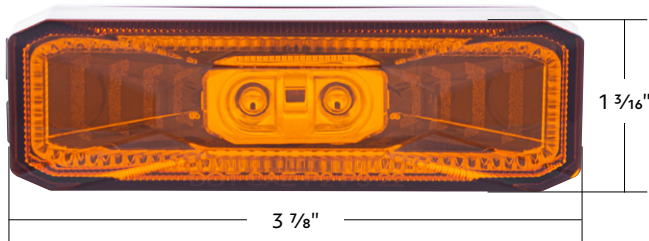

Abyss Light™

10 LED Rectangular Abyss Light (Clearance/Marker)

Abyss Light

- Polycarbonate lens sonically sealed to housing to prevent moisture intrusion
- Epoxy coated, fully sealed electronics designed for 12V DC systems
- Abyss lens design gives unique infinity vision effect
- Recommended plug: item #30919/33006
- DOT/SAE, FMVSS 108, P3

36010 Amber LED Amber Lens 1 Pc. / Card

36011 Red LED Red Lens 1 Pc. / Card

DOT & SAE