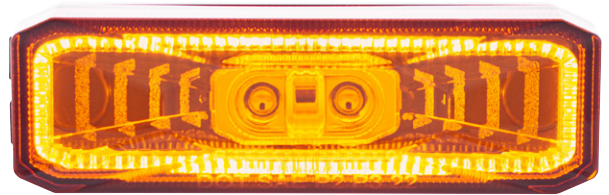

Abyss Light™

10 LED Rectangular Abyss Light (Clearance/Marker)

Abyss Light

- Polycarbonate lens sonically sealed to housing to prevent moisture intrusion
- Epoxy coated, fully sealed electronics designed for 12V DC systems
- Abyss lens design gives unique infinity vision effect
- Recommended plug: item #30919/33006
- DOT/SAE, FMVSS 108, P3

36010 Amber LED Amber Lens 1 Pc. / Card

36011 Red LED Red Lens 1 Pc. / Card

DOT & SAE