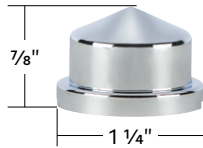

NOW IN STOCK!

4 LED Dual Function Mini Spike Light With SS Bezel

4 LED Dual Function Mini Spike Light W/ SS Bezel (Clearance/Marker & Auxiliary/Utility)

Dual Function

- Spike lens shape with unique frosted inner design
- Features 4 super bright 12V LEDs
- Dual functions with high and low brightness
- Polished stainless steel bezel
- Fully epoxy sealed to prevent moisture intrusion
- Mounts with included rubber grommet
- Easy wiring with 3 male bullet plugs
- Requires a 3/4" opening

42238	Driver	1 Pc. / Cbox
42239	Passenger	1 Pc. / Cbox

Lower Side Fairing Extension

2003-2017 Volvo VNL

- Quality injection molded plastic for durability
- Perfect to replace missing or damaged fairing extensions
- Direct replacement for OE #84730269

42875 Driver 1 Pc. / Wbox

42876 Passenger 1 Pc. / Wbox

Convenience Pack

10 Pieces

CHROME
HIGH-QUALITY
CHROME FINISH

PUSH-ON

3/4" X 7/8" Chrome Plastic Pointed Nut Covers - Push-On (Color Box of 10)

Push-On Nut Covers