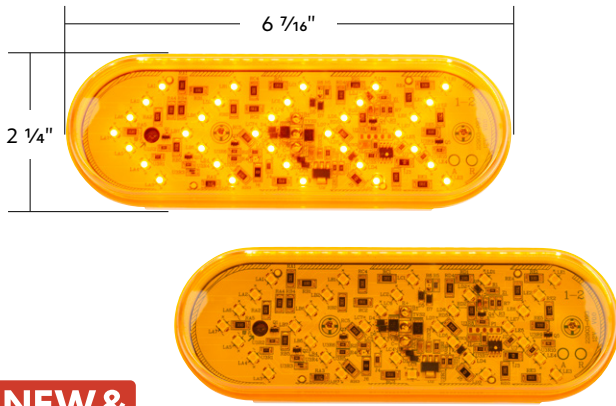

NEW & IMPROVED!

35 LED 6" Oval Sequential Turn Signal Light

Sequential Turn Signal Light

- Amber LED sequential flashing arrows
- Electronics completely sealed in epoxy to resist corrosion and moisture
- Polycarbonate lens sonically sealed to housing
- 12V DC, rear plastic housing w/ 3-pin female contact terminal
- Recommend use with 3-pin male plug, item #34212, 34216 (not included)
- Recommend mount with rubber push-in grommet, item #31506 (not included)
- DOT/SAE, FMVSS108, IP67 water resistant

38143 Amber LED / Amber Lens 1 Pc. / Card