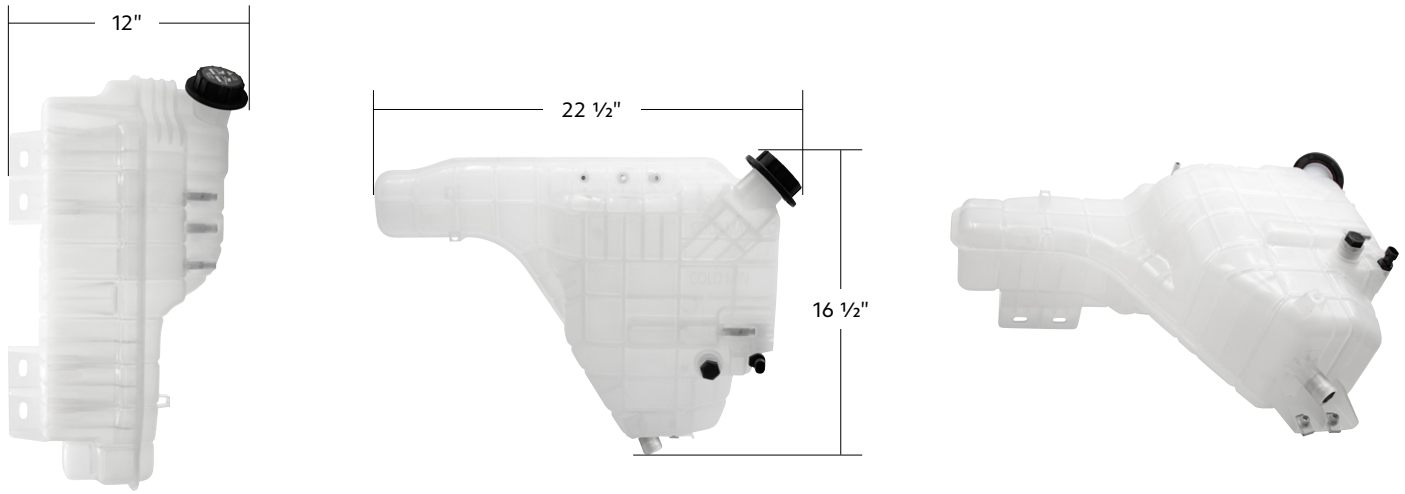

Pressurized Coolant Reservoir & Coolant Level Sensor

2011-2015 International Prostar & 2011-2014 Transtar 8600

- Quality injection molded plastic
- Includes reservoir cap and coolant level sensor
- Direct replacement for OEM part numbers 2604896C1, 4062314C1

26004 Coolant Reservoir

1 Pc. / Wbox