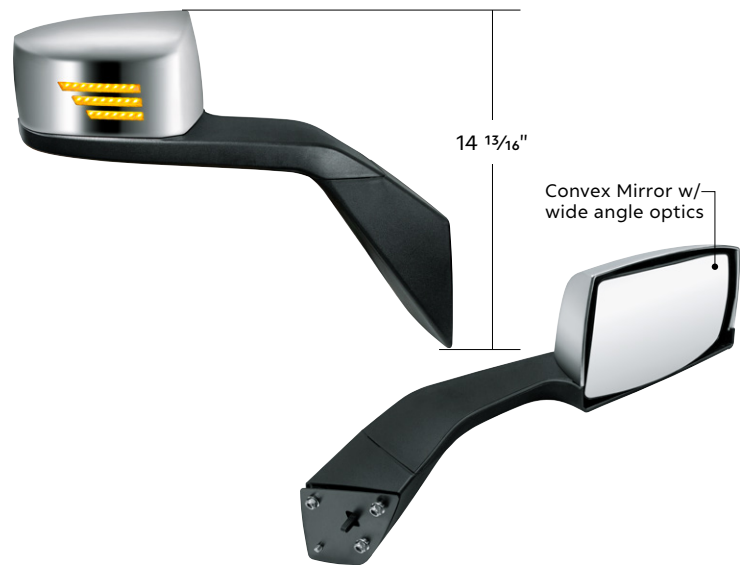

Chrome Hood Mirror Assembly With Sequential LED Turn Signal

2004-2017 Volvo VNL

- Quality injection molded plastic for durability
- Features 24 bright amber LEDs under clear lens
- Dual function position and turn signal light embedded in mirror cover
- Sequential turn signals perform a full sweep from inside to outside
- Includes waterproof connection for other United Pacific headlights (35749 series)
- Base plate and 4 nylon locknuts are included for installation
- Wiring color code: Black=Ground, Red=Position light, Yellow=Turn signal
- IP67 water resistant

42234	Driver	1 Pc. / Wbox
42235	Passenger	1 Pc. / Wbox