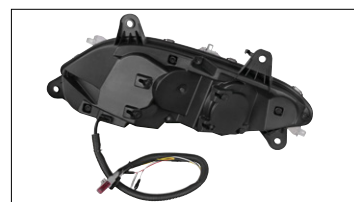

LED Headlight

2018-2023 International LT

- Features super bright 5500K LED for low beam & high beam
- Bright 12 amber turn signal LEDs and 72 white DRL LEDs
- Easy connection, plugs into existing wiring harness
- DOT/SAE, FMVSS 108
- Low beam: 1500 Lumens, 2.8 Amps, 12V DC Input
- High beam: 1500 Lumens, 2.6 Amps, 12V DC Input

36066	Driver	Chrome	1 Pc. / Cbox
36067	Passenger	Chrome	1 Pc. / Cbox
36068	Driver	Black	1 Pc. / Cbox
36069	Passenger	Black	1 Pc. / Cbox