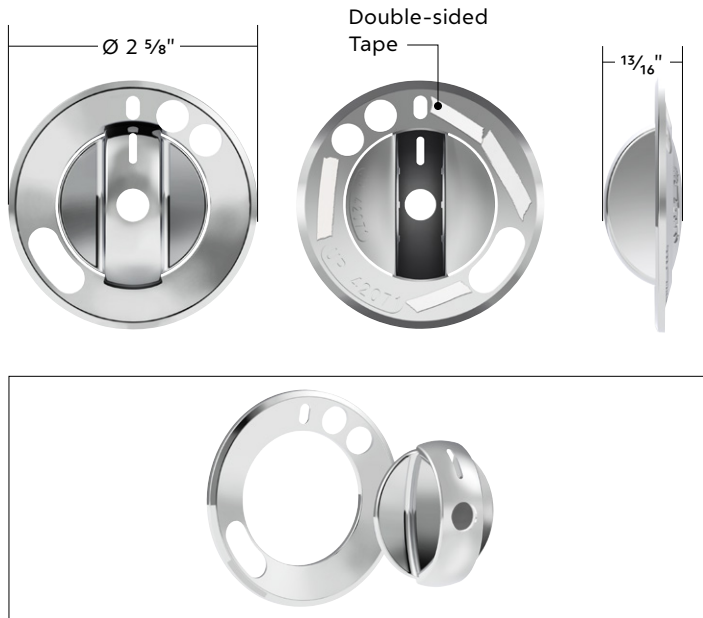

NOW IN STOCK!

4 LED Dual Function Mini Spike Light With SS Bezel

4 LED Dual Function Mini Spike Light W/ SS Bezel (Clearance/Marker & Auxiliary/Utility)

Dual Function

- Spike lens shape with unique frosted inner design
- Features 4 super bright 12V LEDs
- Dual functions with high and low brightness
- Polished stainless steel bezel
- Fully epoxy sealed to prevent moisture intrusion
- Mounts with included rubber grommet
- Easy wiring with 3 male bullet plugs
- Requires a 3/4" opening

10082P Chrome Plastic Pointed Nut Covers 1 Pc. / Hbox

Hex Aluminum Gladhand Extension Grip (Pair)

Hex Aluminum

- Solid one-piece body construction made of 6063 aluminum
- Easy to grip hex shape
- Helps prevent air line kinking
- Color coded handles for ease of use
- 1/2" NPT male and female threaded
- Anodized coating for corrosion resistance

90633 Gladhand Extension Grip 1 Pc. / Card

Chrome Plastic 2-Piece Headlight With Fog Light Switch Cover

2008-2017 Freightliner Cascadia

- Beautiful chrome plated injection molded plastic
- Feature fog light indicator light opening
- Easy to install with pre-applied double-sided tape