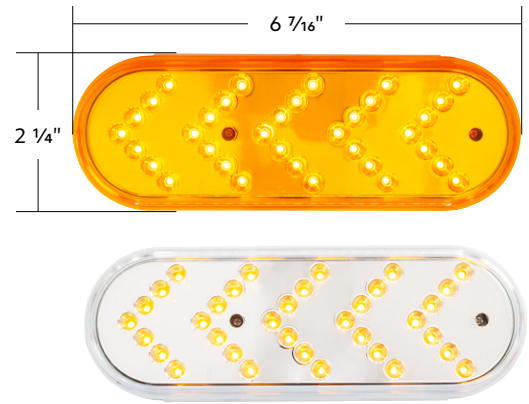

NEW & IMPROVED!

35 LED 6" Reflector Oval Sequential Turn Signal Light

Turn Signal Light

- 35 LED oval sequential auxiliary signal light with reflector
- Polycarbonate lens sonically sealed to housing to prevent moisture intrusion
- Electronics completely sealed in epoxy to resist corrosion and moisture
- Recommended plug: item # 34212/34216

39475 Amber LED / Amber Lens 1 Pc. / Card

39477 Amber LED / Clear Lens 1 Pc. / Card