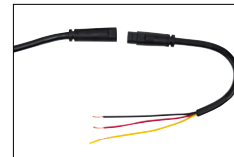

Chrome Hood Mirror Assembly W/ Sequential LED Lights - Heated

2018-2023 Freightliner Cascadia

- Quality injection molded plastic for durability
- Features dual function position and sequential turn signal light embedded in mirror cover
- 36 bright amber LEDs under clear lens, wiring required
- Sequential turn signals perform a full sweep from inside to outside
- Heated lens with original style plug
- Convex mirror with wide angle optics
- Designed for OE fit
- Includes base plate and 4 nylon locknuts for installation
- Wiring color code: Black=Ground, Red=Position light, Yellow=Turn signal
- IP67 water resistant

42238	Driver	1 Pc. / Cbox
42239	Passenger	1 Pc. / Cbox