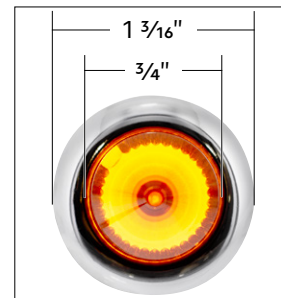

NOW IN STOCK!

4 LED Dual Function Mini Spike Light With SS Bezel

4 LED Dual Function Mini Spike Light W/ SS Bezel (Clearance/Marker & Auxiliary/Utility)

Dual Function

- Spike lens shape with unique frosted inner design
- Features 4 super bright 12V LEDs
- Dual functions with high and low brightness
- Polished stainless steel bezel
- Fully epoxy sealed to prevent moisture intrusion
- Mounts with included rubber grommet
- Easy wiring with 3 male bullet plugs
- Requires a 3/4" opening

4 LEDs

**STAINLESS
STEEL BEZEL**

(Clearance/Marker)		(Auxiliary)
		
34841	34843	34845
		
34842	34844	34846

LED Headlight With RGB Position Light Bar

2005-2015 Peterbilt 386 & 1999-2010 387

- All LED design feature 20W LED low beam and high beam
- Quality polycarbonate lens with durable ABS rear housing
- Position light bar with bluetooth app control RGB LEDs
- Special app required, available for iOS and Android devices
- Bright turn signal light with 8 amber LEDs
- Also fits 2007-2018 Peterbilt 382, and 2007-2014 Peterbilt 384
- Easy connection, plugs into factory wiring harness
- Low beam: 1500 lumens, 6000K, 1.4 Amps, 12V DC input
- High beam: 1500 lumens, 6000K, 1.4 Amps, 12V DC input
- DOT/SAE, FMVSS 108
- RGB light functions are not road legal, for off-road or show use only. Do not use on-road