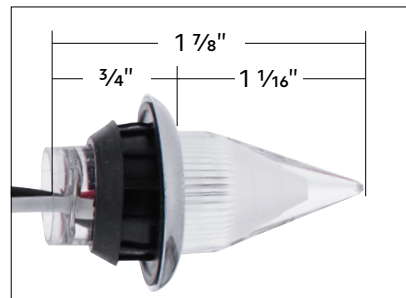

NOW IN STOCK!

4 LED Dual Function Mini Spike Light With SS Bezel

4 LED Dual Function Mini Spike Light W/ SS Bezel (Clearance/Marker & Auxiliary/Utility)

Dual Function

- Spike lens shape with unique frosted inner design
- Features 4 super bright 12V LEDs
- Dual functions with high and low brightness
- Polished stainless steel bezel
- Fully epoxy sealed to prevent moisture intrusion
- Mounts with included rubber grommet
- Easy wiring with 3 male bullet plugs
- Requires a 3/4" opening

4 LEDs

**STAINLESS
STEEL BEZEL**

(Clearance/Marker)		(Auxiliary)
		
34841	34843	34845
		
34842	34844	34846

LED Headlight With RGB Position Light Bar

2005-2015 Peterbilt 386 & 1999-2010 387

- All LED design feature 20W LED low beam and high beam
- Quality polycarbonate lens with durable ABS rear housing
- Position light bar with bluetooth app control RGB LEDs
- Special app required, available for iOS and Android devices
- Bright turn signal light with 8 amber LEDs
- Also fits 2007-2018 Peterbilt 382, and 2007-2014 Peterbilt 384
- Easy connection, plugs into factory wiring harness
- Low beam: 1500 lumens, 6000K, 1.4 Amps, 12V DC input
- High beam: 1500 lumens, 6000K, 1.4 Amps, 12V DC input
- DOT/SAE, FMVSS 108
- RGB light functions are not road legal, for off-road or show use only. Do not use on-road