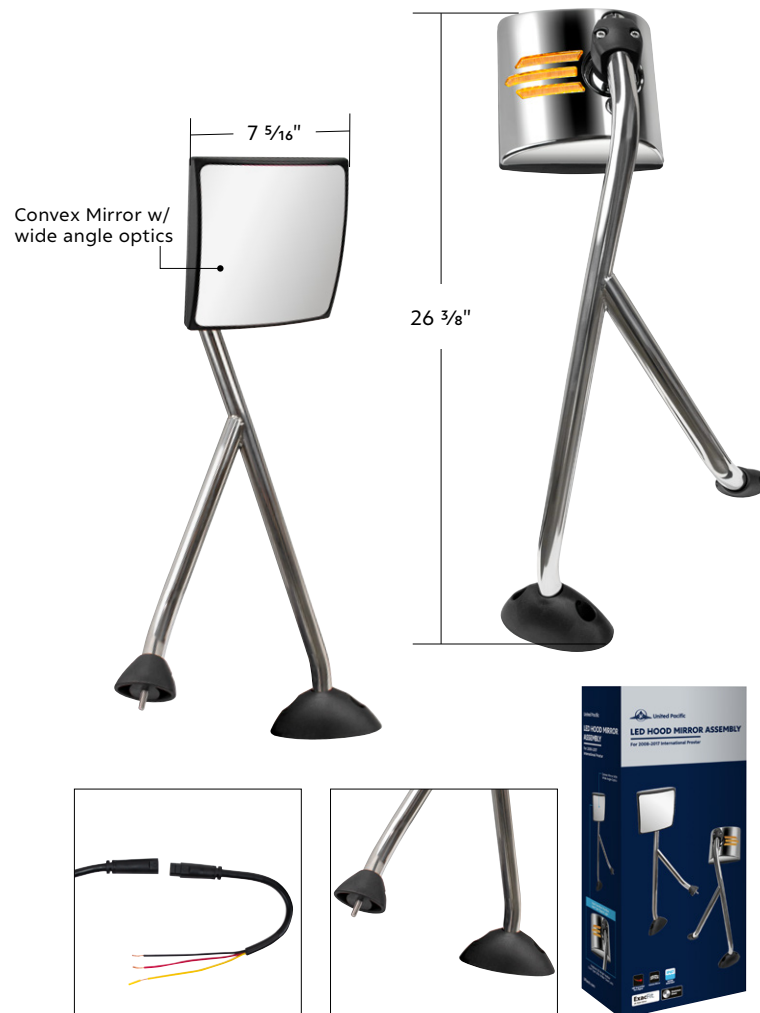

SS Hood Mirror Assembly With Sequential LED Turn Signal

2008-2017 International Prostar

- Features 30 bright amber LEDs under clear lens
- Dual function position & turn signal light embedded in mirror cover
- Sequential turn signals perform a full sweep from inside to outside
- Convex mirror with wide angle optics
- Designed for OE fit
- Wiring color code: Black=Ground, Red=Position light, Yellow=Turn signal
- IP67 water resistant

42244	Driver	1 Pc. / Cbox
42245	Passenger	1 Pc. / Cbox