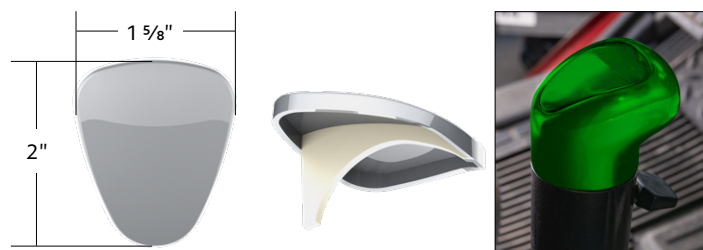

Plastic Cover For 9/10/13/15/18 Speed Gearshift Knob

9/10/13/15/18 Speed

- Premium automotive paint in vibrant candy colors
- Original design w/ identical mounting style for easy installation
- Fits Eaton Fuller style 9/10/13/15/18 speed transmission shifter
- Matching gearshift knobs, shifter shaft extensions, steering wheel spinners and air valve knobs available separately

71008	Cadmium Orange	1 Pc. / Card
71009	Indigo Blue	1 Pc. / Card
71010	Emerald Green	1 Pc. / Card
71011	Candy Red	1 Pc. / Card
71012	Liquid Silver	1 Pc. / Card
71013	Pearl White	1 Pc. / Card
71014	Electric Yellow	1 Pc. / Card
71015	Candy Black	1 Pc. / Card
71016	Matte Black	1 Pc. / Card