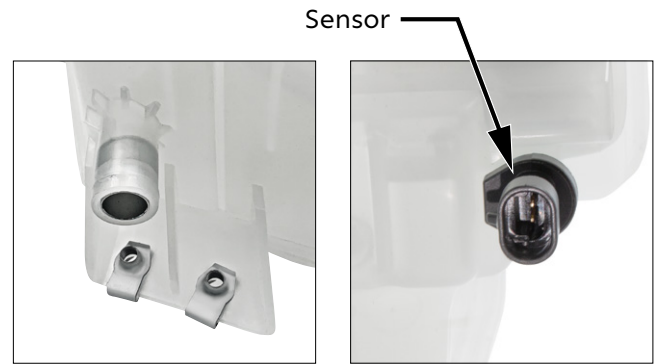

Abyss Light™

10 LED Rectangular Abyss Light (Clearance/Marker)

Abyss Light

- Polycarbonate lens sonically sealed to housing to prevent moisture intrusion
- Epoxy coated, fully sealed electronics designed for 12V DC systems
- Abyss lens design gives unique infinity vision effect
- Recommended plug: item #30919/33006
- DOT/SAE, FMVSS 108, P3

36010 Amber LED Amber Lens 1 Pc. / Card

36011 Red LED Red Lens 1 Pc. / Card

DOT & SAE