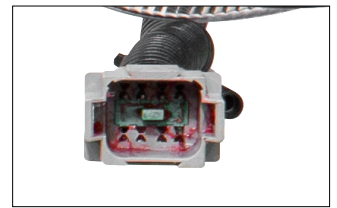

LED Headlight With RGB Position Light Bar

2005-2015 Peterbilt 386 & 1999-2010 387

- All LED design feature 20W LED low beam and high beam
- Quality polycarbonate lens with durable ABS rear housing
- Position light bar with bluetooth app control RGB LEDs
- Special app required, available for iOS and Android devices
- Bright turn signal light with 8 amber LEDs
- Also fits 2007-2018 Peterbilt 382, and 2007-2014 Peterbilt 384
- Easy connection, plugs into factory wiring harness
- Low beam: 1500 lumens, 6000K, 1.4 Amps, 12V DC input
- High beam: 1500 lumens, 6000K, 1.4 Amps, 12V DC input
- DOT/SAE, FMVSS 108
- RGB light functions are not road legal, for off-road or show use only. Do not use on-road

34853	Driver	Chrome	1 Pc. / Cbox
34854	Passenger	Chrome	1 Pc. / Cbox
34855	Driver	Black	1 Pc. / Cbox
34856	Passenger	Black	1 Pc. / Cbox

Scan QR code for app download

LED Headlight

2018-2023 International LT

- Features super bright 5500K LED for low beam & high beam
- Bright 12 amber turn signal LEDs and 72 white DRL LEDs
- Easy connection, plugs into existing wiring harness
- DOT/SAE, FMVSS 108
- Low beam: 1500 Lumens, 2.8 Amps, 12V DC Input
- High beam: 1500 Lumens, 2.6 Amps, 12V DC Input

36066	Driver	Chrome	1 Pc. / Cbox
36067	Passenger	Chrome	1 Pc. / Cbox
36068	Driver	Black	1 Pc. / Cbox
36069	Passenger	Black	1 Pc. / Cbox