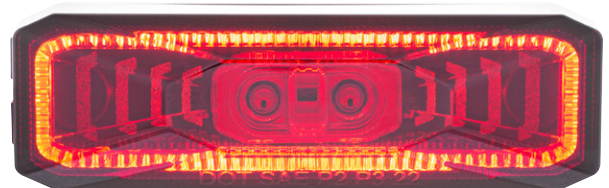

Abyss Light™

10 LED Rectangular Abyss Light (Clearance/Marker)

Abyss Light

- Polycarbonate lens sonically sealed to housing to prevent moisture intrusion
- Epoxy coated, fully sealed electronics designed for 12V DC systems
- Abyss lens design gives unique infinity vision effect
- Recommended plug: item #30919/33006
- DOT/SAE, FMVSS 108, P3

36010 Amber LED Amber Lens 1 Pc. / Card

36011 Red LED Red Lens 1 Pc. / Card

DOT & SAE